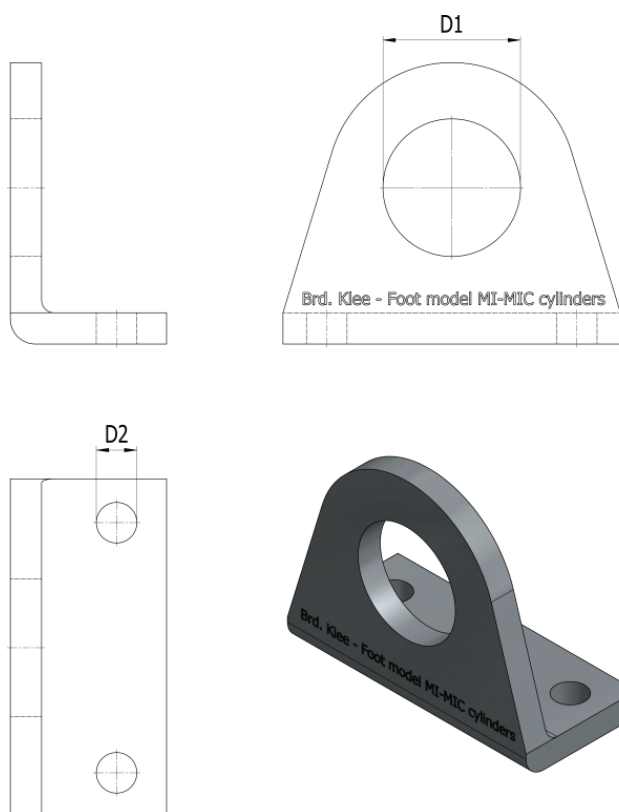

# Data Sheet

Article number: 58FMI12LB

Description: Foot bracket for ISO cylinder  
ø 12-16

## Measures

D1 = 16

D2 = 55

For Cylinder = ø 12-16